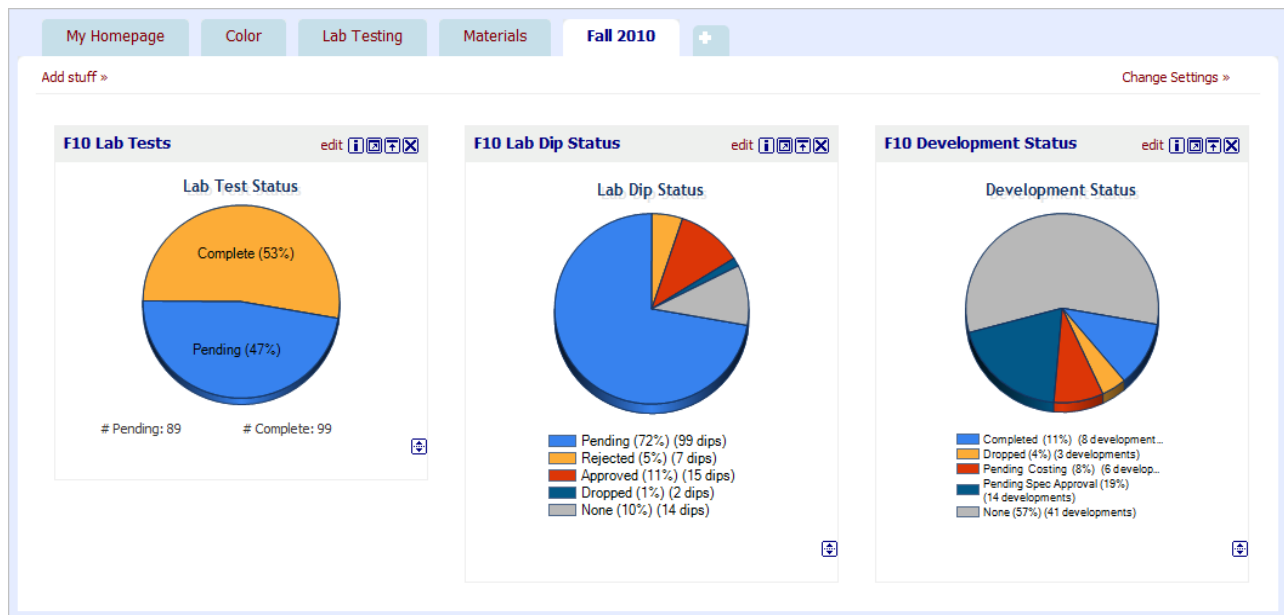

Enjoy Visibility You've Never Had Before

Key Benefits:

- Automated Past Due Notifications
- Personalized Dashboard
- Vendor Scorecards
- Snapshots of your Team's Status

TEXbase Dashboards deliver key performance indicators right to your desktop for the following areas:

- * Materials & Specifications
- * Lab Testing
- * Color Tracking/Approval
- * TEXbase *Connect*
- Allows for management by exception and evidence-based decisions.
- Simplifies complex data relationships.
- User-defined screens display the data that's important to you.

Summarize Your Material Data with Key Performance Indicators

Improve Your Innovation while Increasing Profits - Contact TEXbase Today!

Improve Your Vision - Work Smarter, Not Harder

Dashboards for Materials creates a snapshot of your development process to keep you and your team on target.

With Dashboards, your Color Team knows exactly what's late and how the entire season is progressing. Filter your dashboard to track individual supplier performance!

Dashboards for Lab data tracks status by season, supplier or technician creating an instant summary of work-in-process.