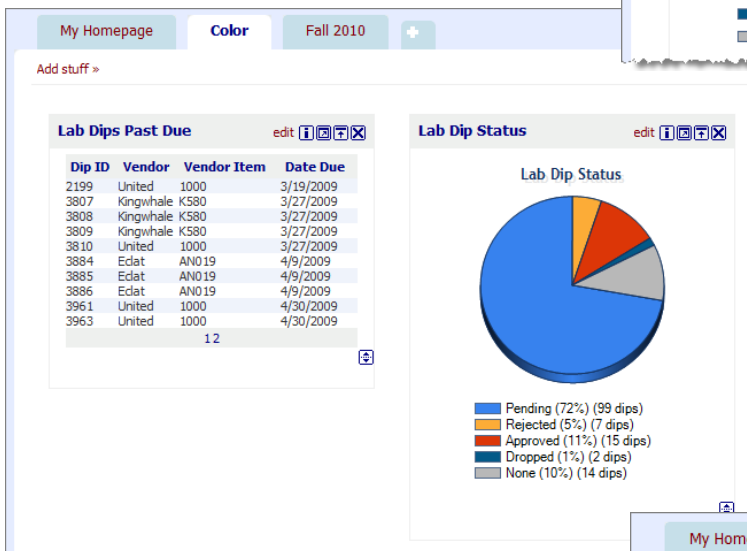

Enjoy Visibility You've Never Had Before

Key Benefits:

- Automated Past Due Notifications
- Personalized Dashboard
- Vendor Scorecards
- Snapshots of your Team's Status

TEXbase Dashboards deliver key performance indicators right to your desktop for the following areas:

- * Materials & Specifications
- * Lab Testing
- * Color Tracking/Approval
- * TEXbase *Connect*
- Allows for management by exception and evidence-based decisions.
- Simplifies complex data relationships.
- User-defined screens display the data that's important to you.

Summarize Your Material Data with Key Performance Indicators

Improve Your Innovation while Increasing Profits - Contact TEXbase Today!

Improve Your Vision - Work Smarter, Not Harder

Dashboards for Materials creates a snapshot of your development process to keep you and your team on target.

With Dashboards, your Color Team knows exactly what's late and how the entire season is progressing. Filter your dashboard to track individual supplier performance!

Dashboards for Lab data tracks status by season, supplier or technician creating an instant summary of work-in-process.