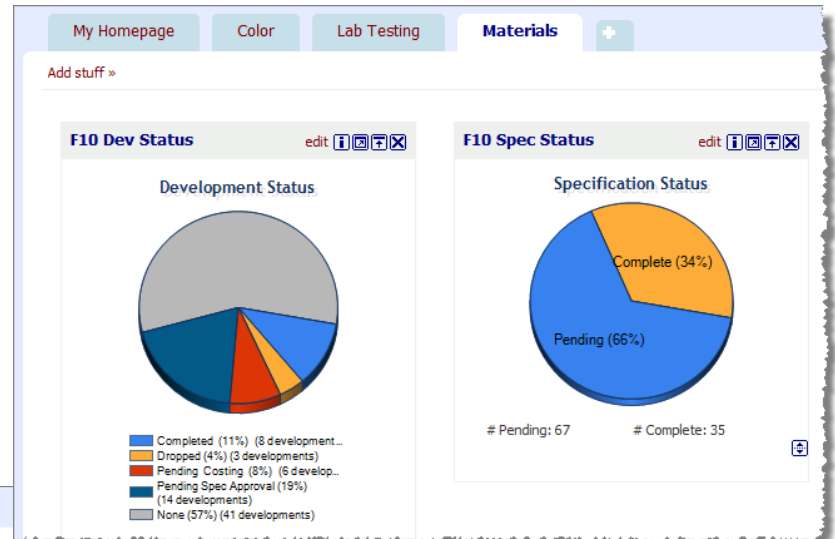

- * Materials & Specifications
- * Lab Testing
- * Color Tracking/Approval
- * TEXbase *Connect*
- Allows for management by exception and evidence-based decisions.
- Simplifies complex data relationships.
- User-defined screens display the data that's important to you.

Summarize Your Material Data with Key Performance Indicators

Improve Your Innovation while Increasing Profits - Contact TEXbase Today!

Improve Your Vision - Work Smarter, Not Harder

Dashboards for Materials creates a snapshot of your development process to keep you and your team on target.

With Dashboards, your Color Team knows exactly what's late and how the entire season is progressing. Filter your dashboard to track individual supplier performance!

Dashboards for Lab data tracks status by season, supplier or technician creating an instant summary of work-in-process.