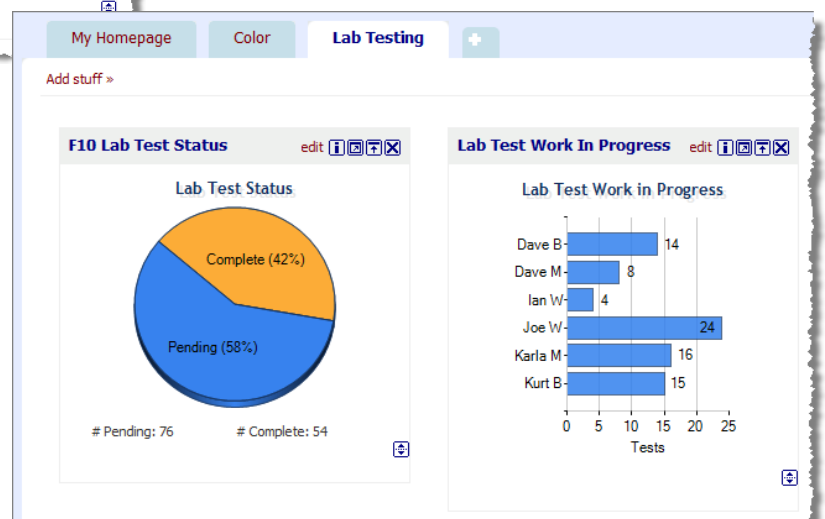

Summarize Your Material Data with Key Performance Indicators

Improve Your Innovation while Increasing Profits - Contact TEXbase Today!

Improve Your Vision - Work Smarter, Not Harder

Dashboards for Materials creates a snapshot of your development process to keep you and your team on target.

With Dashboards, your Color Team knows exactly what's late and how the entire season is progressing. Filter your dashboard to track individual supplier performance!

Dashboards for Lab data tracks status by season, supplier or technician creating an instant summary of work-in-process.